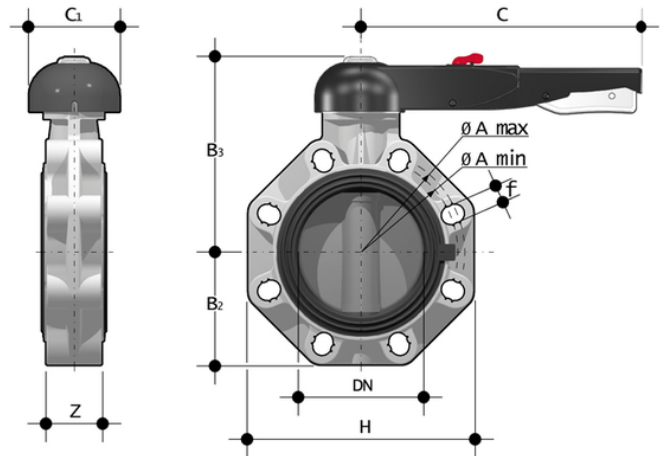

FKOA/LM - Absperrklappe Serie FK DN 40:300

Manuell betätigte Absperrklappe.

EPDM

Artikel	product.detail.attribute.[["d-Size"
FKOALM050E	50 - 1\1/2",["DN","40"],["PN","16"],["A min","99"],["A max","109"],["B[5:2]","60"],["B[5:3]","137"],["C","175"],["C[5:1]","100"],["H","132"],["U","4"],["Z","33"],["g","918"]]
FKOALM063E	63 - 2\1/2"
FKOALM075E	75 - 2\1/2",["DN","65"],["PN","10"],["A min","128"],["A max","144"],["B[5:2]","80"],["B[5:3]","164"],["C","175"],["C[5:1]","110"],["H","165"],["U","4"],["Z","46"],["g","1254"]]
FKOALM090E	90 - 3\1/2"
FKOALM110E	110 - 4\1/2"
FKOALM140E	140 - 5\1/2"
FKOALM160E	160 - 6\1/2"
FKOALM225E	225 - 8\1/2"

FKM

Artikel	product.detail.attribute.[["d-Size"
FKOALM050F	50 - 1\1/2",["DN","40"],["PN","16"],["A min","99"],["A max","109"],["B[5:2]","60"],["B[5:3]","137"],["C","175"],["C[5:1]","100"],["H","132"],["U","4"],["Z","33"],["g","918"]]
FKOALM063F	63 - 2\1/2"
FKOALM075F	75 - 2\1/2",["DN","65"],["PN","10"],["A min","128"],["A max","144"],["B[5:2]","80"],["B[5:3]","164"],["C","175"],["C[5:1]","110"],["H","165"],["U","4"],["Z","46"],["g","1254"]]
FKOALM090F	90 - 3\1/2"

FKOA/LM – Absperrklappe Serie FK DN 40:300

Artikel	product.detail.attribute.[["d-Size"]
FKOALM110F	110 - 4\"]
FKOALM140F	140 - 5\"]
FKOALM160F	160 - 6\"]
FKOALM225F	225 - 8\"]