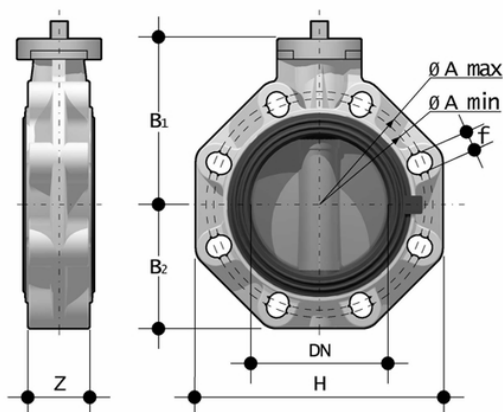

# FKOF/FM /SF - Absperrklappe DN 40:400

Freistehende Absperrklappe.

Artikel	product.detail.attribute.[["d - Size"]
FKOFFM050FOSF	50 - 1\1/2",["DN","40"],["PN","16"],["A min","99"],["A max","109"],["\u00f8A","-"],["B[5:1]","106"],["B[5:2]","60"],["f","19"],["H","132"],["U","4"],["Z","33"],["g","674"]]
FKOFFM063FOSF	63 - 2\1/2"
FKOFFM075FOSF	75 - 2\1/2",["DN","65"],["PN","10"],["A min","128"],["A max","144"],["\u00f8A","-"],["B[5:1]","119"],["B[5:2]","80"],["f","19"],["H","165"],["U","4"],["Z","46"],["g","1100"]]
FKOFFM090FOSF	90 - 3\1/2"
FKOFFM110FOSF	110 - 4\1/2"
FKOFFM140FOSF	140 - 5\1/2"
FKOFFM160FOSF	160 - 6\1/2"