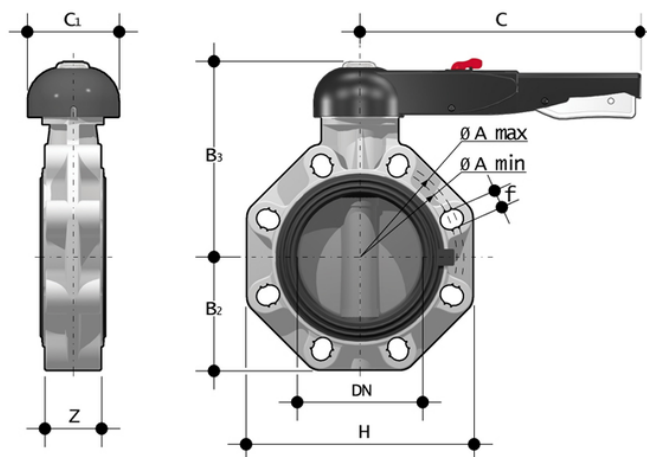

FKOF/LM /SF - Absperrklappe DN 40:400

Manuell betätigte Absperrklappe.

Artikel	product.detail.attribute.[["d - Size"]]
FKOFLM050FOSF	50 - 1\1/2",["DN","40"],["PN","16"],["A min","99"],["A max","109"],["B[5:2]","60"],["B[5:3]","137"],["C","175"],["C[5:1]","100"],["H","132"],["U","4"],["Z","33"],["g","1000"]]
FKOFLM063FOSF	63 - 2\1/2"
FKOFLM075FOSF	75 - 2\1/2",["DN","65"],["PN","10"],["A min","128"],["A max","144"],["B[5:2]","80"],["B[5:3]","164"],["C","175"],["C[5:1]","110"],["H","165"],["U","4"],["Z","46"],["g","1570"]]
FKOFLM090FOSF	90 - 3\1/2"
FKOFLM110FOSF	110 - 4\1/2"
FKOFLM140FOSF	140 - 5\1/2"
FKOFLM160FOSF	160 - 6\1/2"