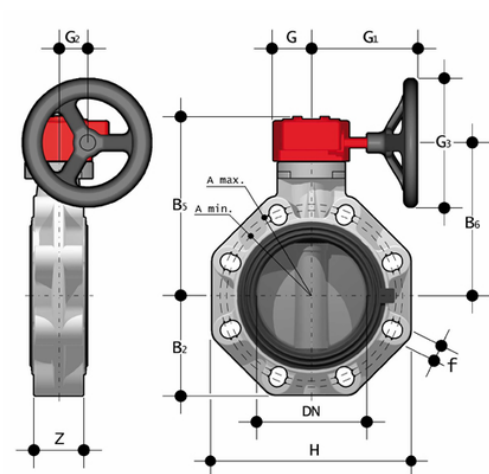

FKOF/RM /SF - Absperrklappe DN 40:400

Absperrklappe mit Handrad-Getriebe.

Artikel	product.detail.attribute.[["d - Size"
FKOFRM075FOSF	75 - 2\1\2",["DN","65"],["PN","10"],["A min","128"],["A max","144"],["u00f8A","-"],["B[5:2]","80"],["B[5:5]","174"],["B[5:6]","146"],["G","48"],["G[5:1]","135"],["G[5:2]","39"],["G[5:3]","125"],["H","165"],["U","4"],["Z","46"],["g","2500"]
FKOFRM090FOSF	90 - 3\
FKOFRM110FOSF	110 - 4\
FKOFRM140FOSF	140 - 5\
FKOFRM160FOSF	160 - 6\