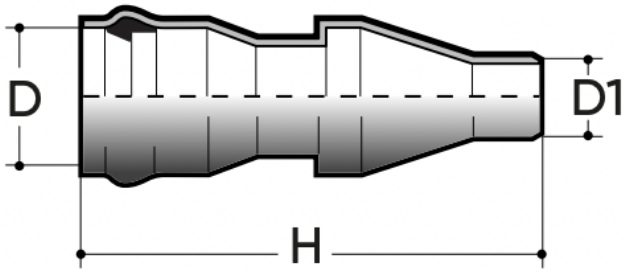

Einfachkupplung reduziert/ männlich PN16

Reduzierte PVC-U-Kupplung, F/M, Grau RAL 7011, FORSHEDA 601 POWER-LOCK®-Anschluss.

Artikel

REVP160750630SL

REVP160900630SL

REVP160900750SL

REVP161100630SL

REVP161100750SL

REVP161100900SL

REVP161250900SL

REVP161251100SL

REVP161401100SL

REVP161401250SL

REVP161601100SL

REVP161601400SL