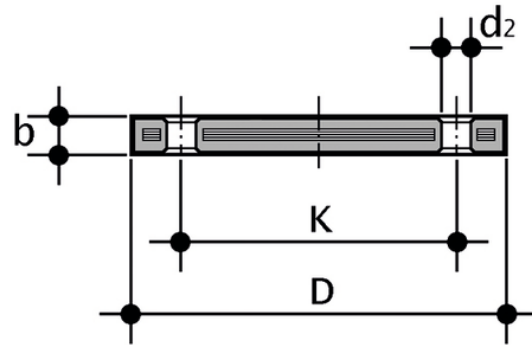

OABC - Flansch der ANSI-Reihe

Blindflansch aus PP/FRP beschichtetem Stahl ANSI B16.5 cl.150.

Artikel	product.detail.attribute.[["d (inch)"]
OABC012	1\2\
OABC034	3\4\
OABC100	1\
OABC114	1\1\4\,["DN","32"],["B","16"],["D","130"],["d2 mm","16"],["d2inch","5\8\"]
OABC112	1\1\2\,["DN","40"],["B","18"],["D","133"],["d2 mm","16"],["d2inch","5\8\"]
OABC200	2\
OABC212	2\1\2\,["DN","65"],["B","18"],["D","184"],["d2 mm","20"],["d2inch","3\4\"]
OABC300	3\
OABC400	4\