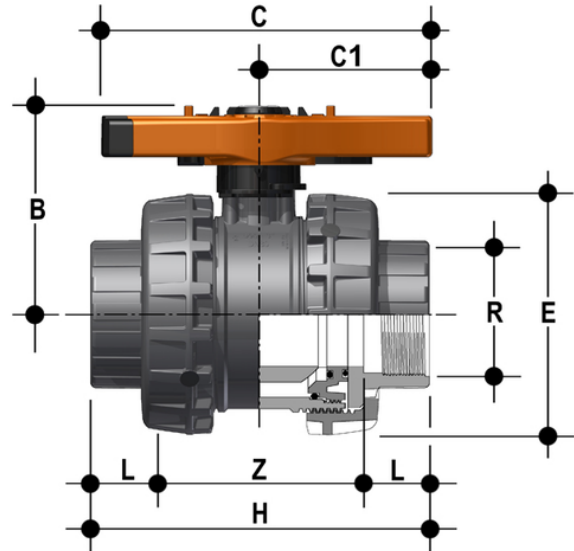

VXEFC - Easyfit 2-Wege- Kugelhahn DN 65:100

Easyfit-Zweiwege-Kugelhahn mit Innengewinde, zylindrisches Gasgewinde.

EPDM

Artikel	product.detail.attribute. [["R"]	R	DN	product.detail.attribute.PN	B	product.detail.attribute.C	product.detail.attribute.C[5:1]	product.d
VXEFC212E	2\["1\2"],["DN","65"], ["PN","16"],["B","142"], ["C","214"],["C[5:1]","115"], ["E","157"],["H","211"], ["L","30,2"],["Z","150,6"], ["g","2998"]	-	-	-	-	-	-	-
VXEFC300E	-	3"	80	16	151	239	126	174
VXEFC400E	-	4"	100	16	174,5	270	145	212

FKM

Artikel	product.detail.attribute. [["R"]	R	DN	product.detail.attribute.PN	B	product.detail.attribute.C	product.detail.attribute.C[5:1]	product.d
VXEFC212F	2\["1\2"],["DN","65"], ["PN","16"],["B","142"], ["C","214"],["C[5:1]","115"], ["E","157"],["H","211"], ["L","30,2"],["Z","150,6"], ["g","2998"]	-	-	-	-	-	-	-
VXEFC300F	-	3"	80	16	151	239	126	174
VXEFC400F	-	4"	100	16	174,5	270	145	212