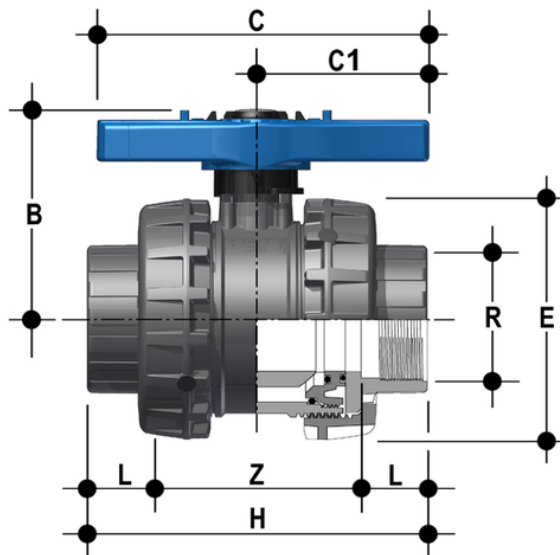

# VEENV - Easyfit 2-Wege- Kugelhahn DN 65:100

Easyfit-Zweiwegeventil mit NPT-Innengewindeanschlüssen.

Artikel	product.detail.attribute. [["R"]	R	DN	product.detail.attribute.PN	B	product.detail.attribute.C	product.detail.attribute.C[5:1]
VEENV212E	2\1/2",["DN","65"], ["PN","16"],["B","142"], ["C","214"],["C[5:1]","115"], ["E","157"],["H","211"], ["L","33,2"],["Z","144,6"], ["g","2750"]	-	-	-	-	-	-
VEENV300E	-	3"	80	16	151	239	126
VEENV400E	-	4"	100	16	174,5	270	145