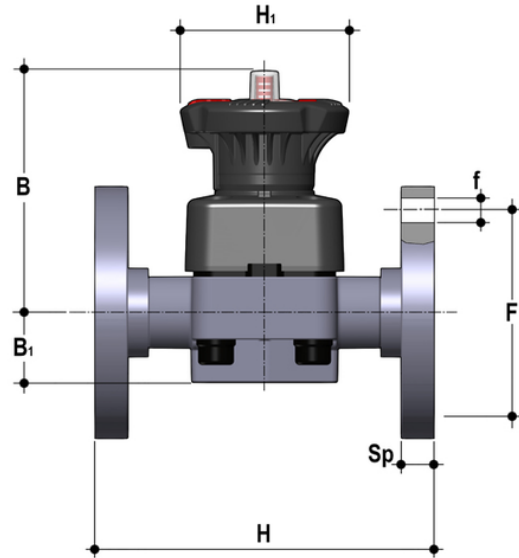

# DKOAV - DIALOCK® 2-Wege-Membranventil DN 15:65

DIALOCK®-Membranventil mit monolithischem ANSI B16.5 cl.150 #FF Flanschgehäuse.

## EPDM

Artikel	product.detail.attribute.[["d"
DKOAV012E	1\2"
DKOAV034E	3\4"
DKOAV100E	1"
DKOAV114E	1" 1\4",["DN","32"],["PN","10"],["B","119"],["B[5:1]","30"],["F","89"],["\u00d8f","15.7"],["H","162"],["H[5:1]","80"],["Sp","14"],["U","4"],["g","1272"]
DKOAV112E	1" 1\2",["DN","40"],["PN","10"],["B","149"],["B[5:1]","35"],["F","99"],["\u00d8f","15.7"],["H","180"],["H[5:1]","120"],["Sp","16"],["U","4"],["g","2164"]
DKOAV200E	2"
DKOAV212E	2" 1\2",["DN","65"],["PN","10"],["B","172"],["B[5:1]","46"],["F","140"],["\u00d8f","19"],["H","250"],["H[5:1]","120"],["Sp","21"],["U","4"],["g","3610"]

## FKM

Artikel	product.detail.attribute.[["d"
DKOAV012F	1\2"
DKOAV034F	3\4"
DKOAV100F	1"
DKOAV114F	1" 1\4",["DN","32"],["PN","10"],["B","119"],["B[5:1]","30"],["F","89"],["\u00d8f","15.7"],["H","162"],["H[5:1]","80"],["Sp","14"],["U","4"],["g","1272"]
DKOAV112F	1" 1\2",["DN","40"],["PN","10"],["B","149"],["B[5:1]","35"],["F","99"],["\u00d8f","15.7"],["H","180"],["H[5:1]","120"],["Sp","16"],["U","4"],["g","2164"]

# DKOAV - DIALOCK® 2-Wege-Membranventil DN 15:65

Artikel	product.detail.attribute.[["d"
DKOAV200F	2\["]
DKOAV212F	2\ " 1\2\["DN","65"],["PN","10"],["B","172"],["B[5:1]","46"],["F","140"],["\u00d8f","19"],["H","250"],["H[5:1]","120"],["Sp","21"],["U","4"],["g","3610"]]