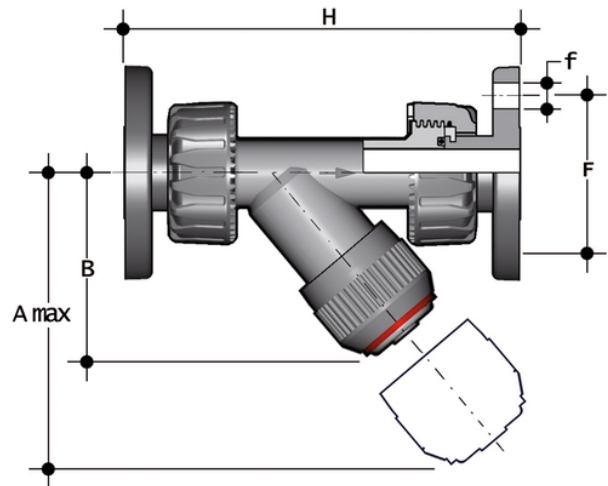

# RVUOAC – Schmutzfänger DN 15:50

Verunreinigungssammler mit festen Flanschen, Bohrung ANSI B16.5 cl.150 #FF.

## EPDM

Artikel	product.detail.attribute.[["Size"]]
RVUOAC012E	1\2\[""]
RVUOAC034E	3\4\[""]
RVUOAC100E	1\[""]
RVUOAC114E	1\1\4\["DN","32"],["PN","16"],["A max","190"],["B","111"],["F","88,9"],["f","15,9"],["H","253"],["g","1000"]]
RVUOAC112E	1\1\2\["DN","40"],["PN","16"],["A max","210"],["B","120"],["F","98,4"],["f","15,9"],["H","289"],["g","1320"]]
RVUOAC200E	2\[""]

## FKM

Artikel	product.detail.attribute.[["Size"]]
RVUOAC012F	1\2\[""]
RVUOAC034F	3\4\[""]
RVUOAC100F	1\[""]
RVUOAC114F	1\1\4\["DN","32"],["PN","16"],["A max","190"],["B","111"],["F","88,9"],["f","15,9"],["H","253"],["g","1000"]]
RVUOAC112F	1\1\2\["DN","40"],["PN","16"],["A max","210"],["B","120"],["F","98,4"],["f","15,9"],["H","289"],["g","1320"]]
RVUOAC200F	2\[""]