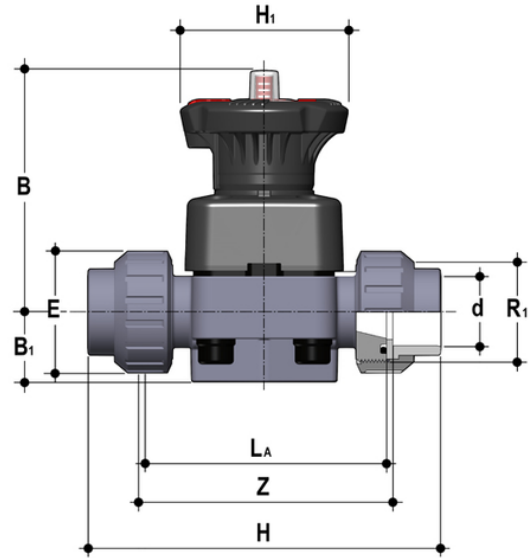

DKULV - DIALOCK® 2-Wege-Membranventil DN 15:65

DIALOCK®-Membranventil mit Überwurfverschraubungen zum Verkleben der BS-Serie.

EPDM

Artikel	product.detail.attribute.[["d"]
DKULV012E	1\2\[""]
DKULV034E	3\4\[""]
DKULV100E	1\[""]
DKULV114E	1\1\4\[""],["DN","32"],["PN","10"],["B","119"],["B[5:1]","30"],["E","72"],["H","194"],["H[5:1]","80"],["Lα","134"],["R[5:1]","2\[""]]
DKULV112E	1\1\2\[""],["DN","40"],["PN","10"],["B","149"],["B[5:1]","35"],["E","79"],["H","222"],["H[5:1]","120"],["Lα","154"],["R[5:1]","2\1\4\[""]]
DKULV200E	2\[""]

FKM

Artikel	product.detail.attribute.[["d"]
DKULV012F	1\2\[""]
DKULV034F	3\4\[""]
DKULV100F	1\[""]
DKULV114F	1\1\4\[""],["DN","32"],["PN","10"],["B","119"],["B[5:1]","30"],["E","72"],["H","194"],["H[5:1]","80"],["Lα","134"],["R[5:1]","2\[""]]
DKULV112F	1\1\2\[""],["DN","40"],["PN","10"],["B","149"],["B[5:1]","35"],["E","79"],["H","222"],["H[5:1]","120"],["Lα","154"],["R[5:1]","2\1\4\[""]]
DKULV200F	2\[""]

PTFE

DKULV - DIALOCK® 2-Wege- Membranventil DN 15:65

Artikel	product.detail.attribute.[["d"
DKULV012P	1\2\"]
DKULV034P	3\4\"]
DKULV100P	1\"]
DKULV114P	1\1\4\"],["DN","32"],["PN","10"],["B","119"],["B[5:1)","30"],["E","72"],["H","194"],["H[5:1)","80"],["Lα","134"],["R[5:1)","2\[""
DKULV112P	1\1\2\"],["DN","40"],["PN","10"],["B","149"],["B[5:1)","35"],["E","79"],["H","222"],["H[5:1)","120"],["Lα","154"],["R[5:1)","2\1\4\[""
DKULV200P	2\"]