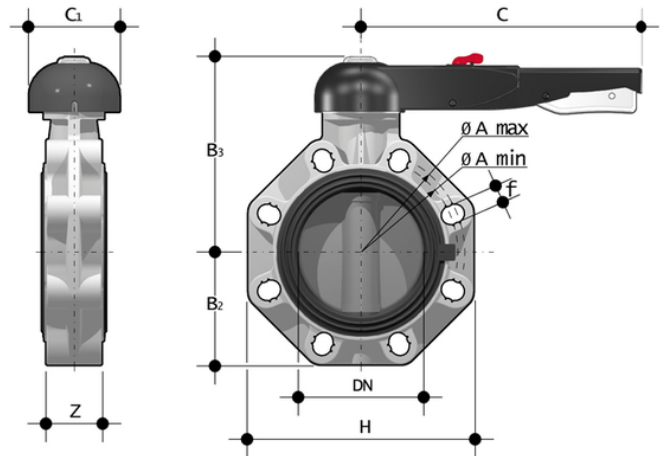

FKOM/LM - Absperrklappe DN 40:400

Manuell betätigte Absperrklappe.

EPDM

Artikel	product.detail.attribute.[["d - Size"
FKOMLM050E	50 - 1\1\2",["DN","40"],["PN","10"],["A min","99"],["A max","109"],["B[5:2]","60"],["B[5:3]","137"],["C","175"],["C[5:1]","100"],["H","132"],["U","4"],["Z","33"],["g","800"]]
FKOMLM063E	63 - 2\1\2"
FKOMLM075E	75 - 2\1\2",["DN","65"],["PN","10"],["A min","128"],["A max","144"],["B[5:2]","80"],["B[5:3]","164"],["C","175"],["C[5:1]","110"],["H","165"],["U","4"],["Z","46"],["g","1370"]]
FKOMLM090E	90 - 3\1\2"
FKOMLM110E	110 - 4\1\2"
FKOMLM140E	125\140 - 5\1\2"
FKOMLM160E	160*\180* - 6\1\2"
FKOMLM225E	200*\225* - 8\1\2"

FKM

Artikel	product.detail.attribute.[["d - Size"
FKOMLM050F	50 - 1\1\2",["DN","40"],["PN","10"],["A min","99"],["A max","109"],["B[5:2]","60"],["B[5:3]","137"],["C","175"],["C[5:1]","100"],["H","132"],["U","4"],["Z","33"],["g","800"]]
FKOMLM063F	63 - 2\1\2"
FKOMLM075F	75 - 2\1\2",["DN","65"],["PN","10"],["A min","128"],["A max","144"],["B[5:2]","80"],["B[5:3]","164"],["C","175"],["C[5:1]","110"],["H","165"],["U","4"],["Z","46"],["g","1370"]]
FKOMLM090F	90 - 3\1\2"

FKOM/LM - Absperrklappe DN 40:400

Artikel	product.detail.attribute.[[*d - Size"
FKOMLM110F	110 - 4\"]
FKOMLM140F	125\√/140 - 5\"]
FKOMLM160F	160*\√/180* - 6\"]
FKOMLM225F	200*\√/225* - 8\"]