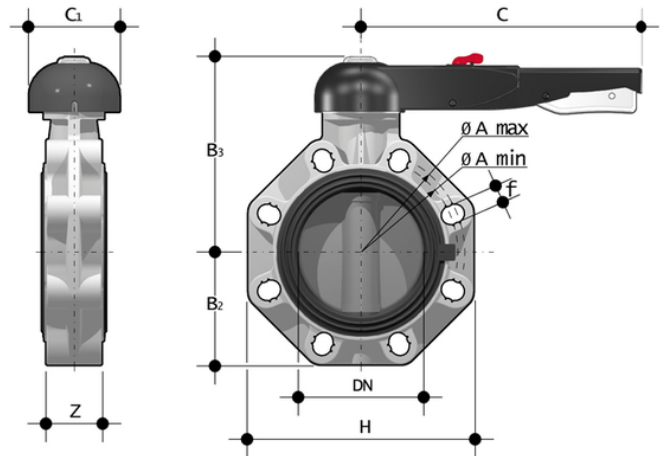

# FKOF/LM - Absperrklappe DN 40:400

Manuell betätigte Absperrklappe.

Artikel	product.detail.attribute.[["d - Size"]]
FKOFLM050F	50 - 1\ "1\ /2",["DN","40"],["PN","16"],["A min","99"],["A max","109"],["B[5:2]","60"],["B[5:3]","137"],["C","175"],["C[5:1]","100"],["H","132"],["U","4"],["Z","33"],["g","1000"]]
FKOFLM063F	63 - 2\ "
FKOFLM075F	75 - 2\ "1\ /2",["DN","65"],["PN","10"],["A min","128"],["A max","144"],["B[5:2]","80"],["B[5:3]","164"],["C","175"],["C[5:1]","110"],["H","165"],["U","4"],["Z","46"],["g","1570"]]
FKOFLM090F	90 - 3\ "
FKOFLM110F	110 - 4\ "
FKOFLM140F	140 - 5\ "
FKOFLM160F	160 - 6\ "
FKOFLM225F	225 - 8\ "