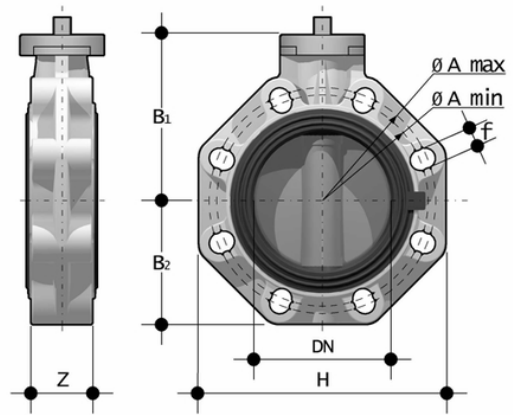

# FKOF/FM - Absperrklappe DN 40:400

Freistehende Absperrklappe.

Artikel	product.detail.attribute. ["d - Size"]	product.detail.attribute.d - Size	DN	product.detail.attribute.PN	product.detail.attribute.A min	product.de max
FKOFFM225F	225 - 8"	-	-	-	-	-
FKOFFM140F	140 - 5"	-	-	-	-	-
FKOFFM110F	110 - 4"	-	-	-	-	-
FKOFFM090F	90 - 3"	-	-	-	-	-
FKOFFM075F	75 - 2\1/2",["DN","65"], ["PN","10"],["A min","128"], ["A max","144"], ["\u00f8A","-"], ["B[5:1]","119"], ["B[5:2]","80"],["f","19"], ["H","165"],["U","4"], ["Z","46"],["g","1100"]	-	-	-	-	-
FKOFFM063F	63 - 2"	-	-	-	-	-
FKOFFM050F	50 - 1\1/2",["DN","40"], ["PN","16"],["A min","99"], ["A max","109"], ["\u00f8A","-"], ["B[5:1]","106"], ["B[5:2]","60"],["f","19"], ["H","132"],["U","4"], ["Z","33"],["g","674"]	-	-	-	-	-
FKOFFM280F	-	250	*250	10	-	-
FKOAFM816F	16"	-	-	-	-	-
FKOAFM814F	14"	-	-	-	-	-

# FKOF/FM – Absperrklappe DN 40:400

Artikel	product.detail.attribute. [["d - Size"	product.detail.attribute.d - Size	DN	product.detail.attribute.PN	product.detail.attribute.A min	product.de max
FKOFFM400F	-	400	*400	6	-	515
FKOFFM355F	-	355	*350	7	-	460
FKOAFM812F	12\["]	-	-	-	-	-
FKOAFM810F	10\["]	-	-	-	-	-
FKOFFM315F	-	315	*300	8	-	-
FKOFFM280F	-	280	*250	10	-	-
FKOFFM160F	160 - 6\["]	-	-	-	-	-