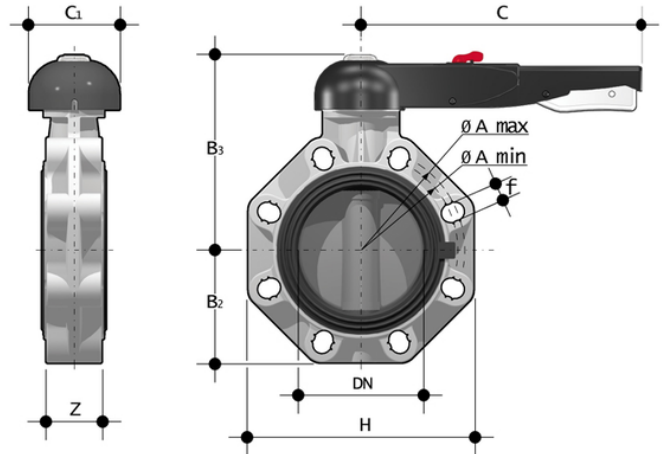

FKOC/LM - Absperrklappe DN 40:300

Manuell betätigte Absperrklappe.

EPDM

Artikel	product.detail.attribute.[["d-Size"]]
FKOCLM050E	50 - 1\1/2",["DN","40"],["PN","16"],["A min","99"],["A max","109"],["B[5:2]","60"],["B[5:3]","137"],["C","175"],["C[5:1]","100"],["f","19"],["H","132"],["U","4"],["Z","33"],["g","918"]]
FKOCLM063E	63 - 2\1/2"
FKOCLM075E	75 - 2\1/2",["DN","65"],["PN","10"],["A min","128"],["A max","144"],["B[5:2]","80"],["B[5:3]","164"],["C","175"],["C[5:1]","110"],["f","19"],["H","165"],["U","4"],["Z","46"],["g","1254"]]
FKOCLM090E	90 - 3\1/2"
FKOCLM110E	110 - 4\1/2"
FKOCLM140E	140 - 5\1/2"
FKOCLM160E	160 - 6\1/2"
FKOCLM225E	225 - 8\1/2"

FKM

Artikel	product.detail.attribute.[["d-Size"]]
FKOCLM050F	50 - 1\1/2",["DN","40"],["PN","16"],["A min","99"],["A max","109"],["B[5:2]","60"],["B[5:3]","137"],["C","175"],["C[5:1]","100"],["f","19"],["H","132"],["U","4"],["Z","33"],["g","918"]]
FKOCLM063F	63 - 2\1/2"
FKOCLM075F	75 - 2\1/2",["DN","65"],["PN","10"],["A min","128"],["A max","144"],["B[5:2]","80"],["B[5:3]","164"],["C","175"],["C[5:1]","110"],["f","19"],["H","165"],["U","4"],["Z","46"],["g","1254"]]
FKOCLM090F	90 - 3\1/2"

FKOC/LM - Absperrklappe DN 40:300

Artikel	product.detail.attribute.[["d-Size"]]
FKOCLM110F	110 - 4\
FKOCLM140F	140 - 5\
FKOCLM160F	160 - 6\
FKOCLM225F	225 - 8\

FKM

Artikel	product.detail.attribute.[["d-Size"]]
FKOCLM050FOSF	50 - 1\1/2\,["DN","40"],["PN","16"],["A min","99"],["A max","109"],["B[5:2]","60"],["B[5:3]","137"],["C","175"],["C[5:1]","100"],["H","132"],["U","4"],["Z","33"],["g","918"]]
FKOCLM063FOSF	63 - 2\
FKOCLM075FOSF	75 - 2\1/2\,["DN","65"],["PN","10"],["A min","128"],["A max","144"],["B[5:2]","80"],["B[5:3]","164"],["C","175"],["C[5:1]","110"],["H","165"],["U","4"],["Z","46"],["g","1254"]]
FKOCLM090FOSF	90 - 3\
FKOCLM110FOSF	110 - 4\
FKOCLM140FOSF	140 - 5\
FKOCLM160FOSF	160 - 6\