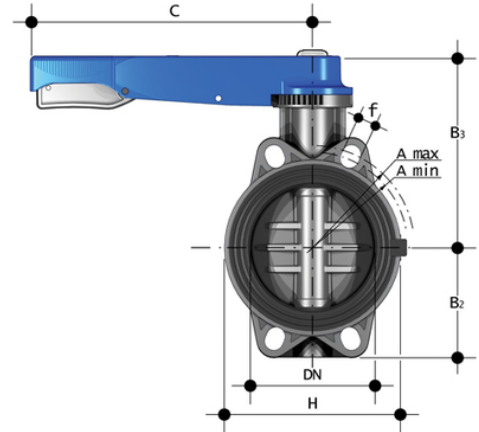

# FEOV/LM - Absperrklappe DN 40:200

Manuell betätigte Absperrklappe.

## EPDM

| Artikel    |
|------------|
| FEOVLM050E |
| FEOVLM063E |
| FEOVLM075E |
| FEOVLM090E |
| FEOVLM110E |
| FEOVLM140E |
| FEOVLM160E |
| FEOVLM225E |

## FKM

| Artikel    | product.detail.attribute.[["d"]   |
|------------|---|
| FEOVLM050F | 50 - 1\1\2",["DN","40"],["PN","16"],["A min","93,5"],["A max","109"],["B[5:2]","60"],["B3","136"],["C","175"],["C[5:1]","45"],["C[5:2]","42"],["f","19"],["H","132"],["U","4"],["Z","33"],["g","827"] |
| FEOVLM063F | 63 - 2\   |
| FEOVLM075F | 75 - 2\1\2",["DN","65"],["PN","10"],["A min","128"],["A max","144"],["B[5:2]","80"],["B3","168"],["C","175"],["C[5:1]","45"],["C[5:2]","45"],["f","19"],["H","165"],["U","4"],["Z","46"],["g","1420"] |
| FEOVLM090F | 90 - 3\   |
| FEOVLM110F | 110 - 4\  |

# FEOV/LM - Absperrklappe DN 40:200

| Artikel    | product.detail.attribute.[["d" |
|------------|--------------------------------|
| FEOVLM140F | *140 - 5\"                     |
| FEOVLM160F | 160 - 6\"                      |
| FEOVLM225F | **225 - 8\"                    |