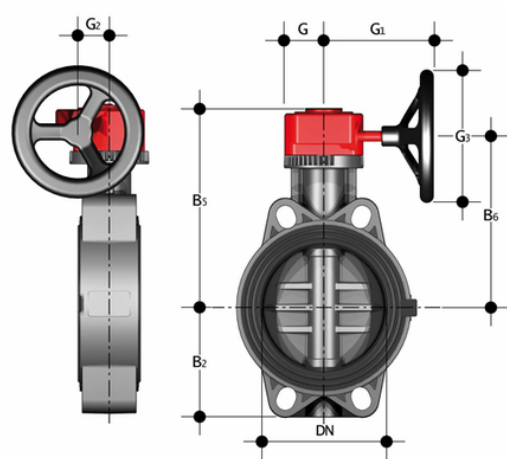

FEOV/RM - Absperrklappe DN 40:200

Absperrklappe mit Handrad-Getriebe.

EPDM

Artikel	product.detail.attribute.[["d"]
FEOVRM075E	75 - 2\1\2",["DN","65"],["PN","10"],["B[5:2]","80"],["B[5:5]","173"],["B[5:6]","145"],["G","48"],["G1","135"],["G[5:2]","39"],["G[5:3]","125"],["U","4"],["g","2380"]
FEOVRM090E	90 - 3\1\2"
FEOVRM110E	110 - 4\1\2"
FEOVRM140E	*140 - 5\1\2"
FEOVRM160E	160 - 6\1\2"
FEOVRM225E	**225 - 8\1\2"

FKM

Artikel	product.detail.attribute.[["d"]
FEOVRM075F	75 - 2\1\2",["DN","65"],["PN","10"],["B[5:2]","80"],["B[5:5]","173"],["B[5:6]","145"],["G","48"],["G1","135"],["G[5:2]","39"],["G[5:3]","125"],["U","4"],["g","2380"]
FEOVRM090F	90 - 3\1\2"
FEOVRM110F	110 - 4\1\2"
FEOVRM140F	*140 - 5\1\2"
FEOVRM160F	160 - 6\1\2"
FEOVRM225F	**225 - 8\1\2"