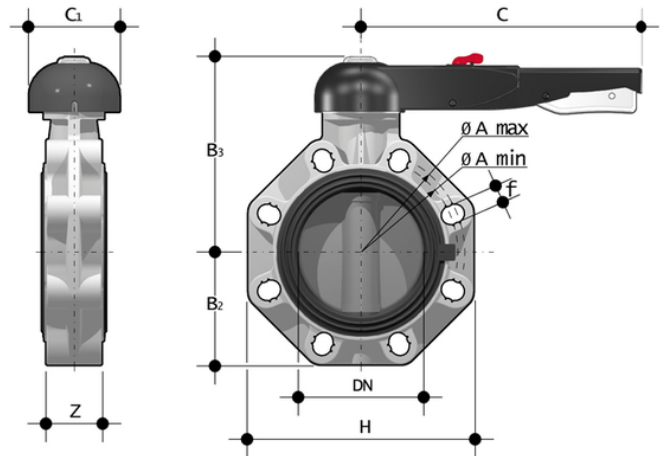

FKOV/LM - Absperrklappe DN 40:400

Manuell betätigte Absperrklappe.

EPDM

Artikel	product.detail.attribute.[["d"]
FKOVLM050E	50 - 1\1/2",["DN","40"],["PN","16"],["A min","99"],["A max","109"],["B[5:2]","60"],["B[5:3]","137"],["C","175"],["C[5:1]","100"],["H","132"],["U","4"],["Z","33"],["g","1000"]]
FKOVLM063E	63 - 2\1/2"
FKOVLM075E	75 - 2\1/2",["DN","65"],["PN","10"],["A min","128"],["A max","144"],["B[5:2]","80"],["B[5:3]","164"],["C","175"],["C[5:1]","110"],["H","165"],["U","4"],["Z","46"],["g","1570"]]
FKOVLM090E	90 - 3\1/2"
FKOVLM110E	110 - 4\1/2"
FKOVLM140E	140 - 5\1/2"
FKOVLM160E	160 - 6\1/2"
FKOVLM225E	225 - 8\1/2"

FKM

Artikel	product.detail.attribute.[["d"]
FKOVLM050F	50 - 1\1/2",["DN","40"],["PN","16"],["A min","99"],["A max","109"],["B[5:2]","60"],["B[5:3]","137"],["C","175"],["C[5:1]","100"],["H","132"],["U","4"],["Z","33"],["g","1000"]]
FKOVLM063F	63 - 2\1/2"
FKOVLM075F	75 - 2\1/2",["DN","65"],["PN","10"],["A min","128"],["A max","144"],["B[5:2]","80"],["B[5:3]","164"],["C","175"],["C[5:1]","110"],["H","165"],["U","4"],["Z","46"],["g","1570"]]
FKOVLM090F	90 - 3\1/2"

FKOV/LM - Absperrklappe DN 40:400

Artikel	product.detail.attribute.[["d"
FKOVLM110F	110 - 4["]
FKOVLM140F	140 - 5["]
FKOVLM160F	160 - 6["]
FKOVLM225F	225 - 8["]

FKM

Artikel
FKOVLM050FOSF
FKOVLM063FOSF
FKOVLM075FOSF
FKOVLM090FOSF
FKOVLM110FOSF
FKOVLM140FOSF
FKOVLM160FOSF