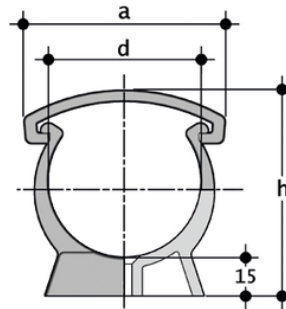

ZAKM - Rohrhalterung

Halterung für ASTM-PP-Rohr.

Artikel	product.detail.attribute.[[" d"
ZAKM012	1\2\"
ZAKM034	3\4\"
ZAKM100	1\"
ZAKM114	1\1\4\",["a","58"],["b","16"],["C","-"],["h","61"],["l","40"],["g","16"]
ZAKM112	1\1\2\",["a","68"],["b","17"],["C","-"],["h","67"],["l","50"],["g","17,9"]
ZAKM200	2\"
ZAKM212	2\1\2\",["a","96"],["b","19"],["C","-"],["h","96"],["l","75"],["g","36"]
ZAKM300	3\"
ZAKM400	4\"
ZAKM600	6\"