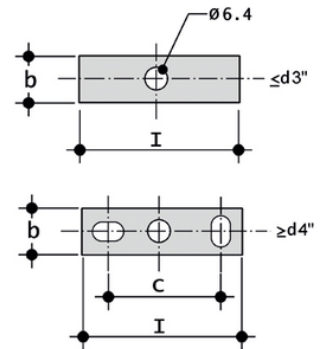

ZAKM - Rohrhalterung

Halterung für ASTM-PP-Rohr.

Artikel	product.detail.attribute.[[" d"
ZAKM012	1\2\"
ZAKM034	3\4\"
ZAKM100	1\"
ZAKM114	1\1\4\",["a","58"],["b","16"],["C","-"],["h","61"],["l","40"],["g","16"]
ZAKM112	1\1\2\",["a","68"],["b","17"],["C","-"],["h","67"],["l","50"],["g","17,9"]
ZAKM200	2\"
ZAKM212	2\1\2\",["a","96"],["b","19"],["C","-"],["h","96"],["l","75"],["g","36"]
ZAKM300	3\"
ZAKM400	4\"
ZAKM600	6\"