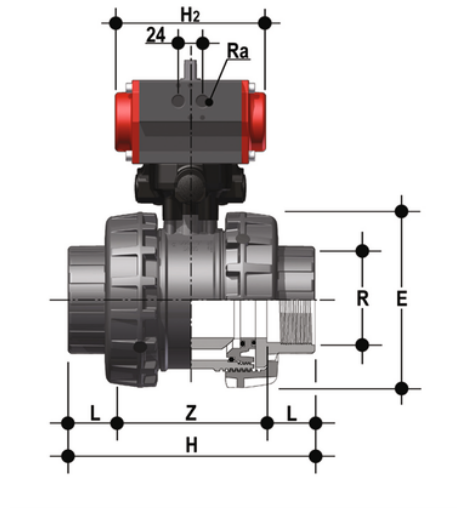

VXEFV/CP DA - Easyfit pneumatisch betätigter 2-Wege- Kugelhahn DN 65:100

Easyfit 2-Wege-Ventil mit zylindrischen Gasgewinde-Innenanschlüssen mit pneumatischem Antrieb, doppeltwirkend.

EPDM

Artikel	product.detail.attribute.[["R"
VXEFVDA212E	2\`1\`2\`],["DN","65"],["PN","6"],["E","157"],["H","211"],["L","30.2"],["Z","150.6"],["B","232"],["E1","86"],["G","20"],["H2","155.5"],["Ra","G1\`4\`"],["g","4450"]
VXEFVDA300E	3\`]
VXEFVDA400E	4\`]

FKM

Artikel	product.detail.attribute.[["R"
VXEFVDA212F	2\`1\`2\`],["DN","65"],["PN","6"],["E","157"],["H","211"],["L","30.2"],["Z","150.6"],["B","232"],["E1","86"],["G","20"],["H2","155.5"],["Ra","G1\`4\`"],["g","4450"]
VXEFVDA300F	3\`]
VXEFVDA400F	4\`]