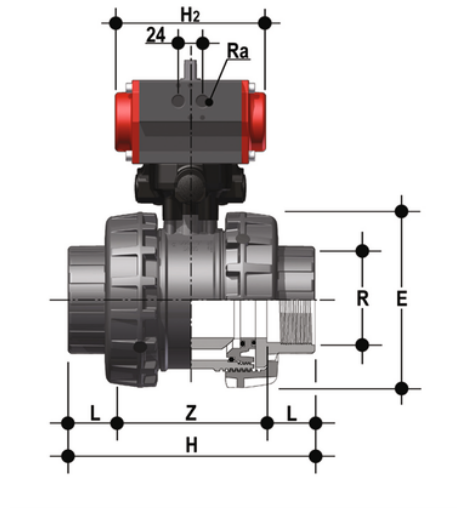

VXEFV/CP NC - Easyfit pneumatisch betätigter 2-Wege- Kugelhahn DN 65:100

Easyfit 2-Wege-Ventil mit zylindrischen Gasgewinde-Innenanschlüssen mit pneumatischem Antrieb, Funktion normal geschlossen.

EPDM

Artikel	product.detail.attribute.[["R"]]
VXEFVNC212E	2\`1\`/2\`],[["DN","65"],["*PN","6"],["E","157"],["H","211"],["L","30.2"],["Z","150.6"],["B","249"],["E1","94"],["G","30"],["H2","210"],["Ra","G1\`/4\`"],["g","5950"]]
VXEFVNC300E	3\`]
VXEFVNC400E	4\`]

FKM

Artikel	product.detail.attribute.[["R"]]
VXEFVNC212F	2\`1\`/2\`],[["DN","65"],["*PN","6"],["E","157"],["H","211"],["L","30.2"],["Z","150.6"],["B","249"],["E1","94"],["G","30"],["H2","210"],["Ra","G1\`/4\`"],["g","5950"]]
VXEFVNC300F	3\`]
VXEFVNC400F	4\`]