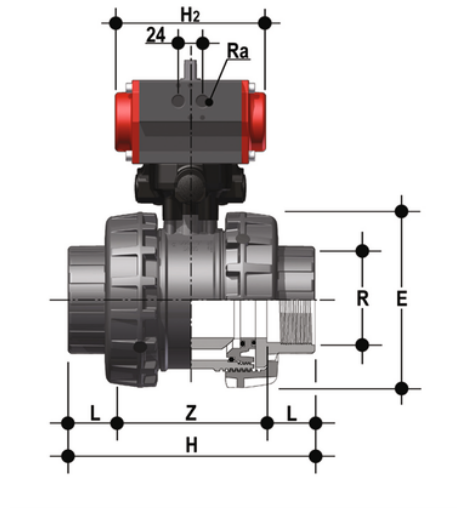

VXEFC/CP NC – Easyfit pneumatisch betätigter 2-Wege- Kugelhahn DN 65:100

Easyfit 2-Wege-Ventil mit zylindrischen Gasgewinde-Innenanschlüssen mit pneumatischem Antrieb, Funktion normal geschlossen.

EPDM

Artikel	product.detail.attribute.[["R"]]
VXEFCNC212E	2\1\2",["DN","65"],["*PN","6"],["E","157"],["H","211"],["L","30.2"],["Z","150.6"],["B","249"],["E1","94"],["G","30"],["H2","210"],["Ra","G1\4""]]
VXEFCNC300E	3\1
VXEFCNC400E	4\1

FKM

Artikel	product.detail.attribute.[["R"]]
VXEFCNC212F	2\1\2",["DN","65"],["*PN","6"],["E","157"],["H","211"],["L","30.2"],["Z","150.6"],["B","249"],["E1","94"],["G","30"],["H2","210"],["Ra","G1\4""]]
VXEFCNC300F	3\1
VXEFCNC400F	4\1