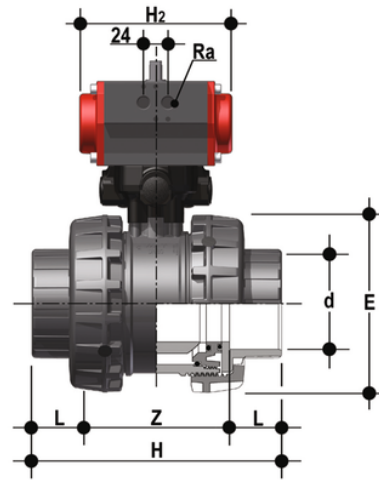

VXEJV/CP NC - Easyfit pneumatisch betätigter 2-Wege- Kugelhahn DN 65:100

Easyfit-Zweiwegeventil mit Buchsenanschlüssen zum Kleben, Serie JIS mit pneumatischem Antrieb, Funktion stromlos geschlossen.

EPDM

Artikel	product.detail.attribute.[["d"]
VXEJVNC212E	2\["1\2"],["DN","65"],["PN","6"],["E","157"],["H","243"],["L","61"],["Z","121"],["B","249"],["E1","94"],["G","30"],["H2","210"],["Ra","G1\4"],["g","5950"]
VXEJVNC300E	3\[""]
VXEJVNC400E	4\[""]

FKM

Artikel	product.detail.attribute.[["d"]
VXEJVNC212F	2\["1\2"],["DN","65"],["PN","6"],["E","157"],["H","243"],["L","61"],["Z","121"],["B","249"],["E1","94"],["G","30"],["H2","210"],["Ra","G1\4"],["g","5950"]
VXEJVNC300F	3\[""]
VXEJVNC400F	4\[""]