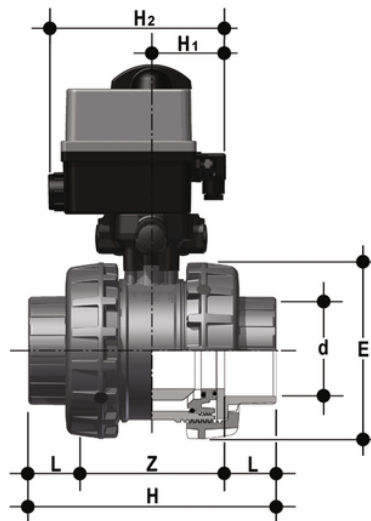

VXEJV/CE 24 V AC/DC - EASYFIT elektrisch betätigter 2-Wege- Kugelhahn DN 65:100

Easyfit-Zweiwegeventil mit Buchsenanschlüssen zum Kleben, Serie JIS mit elektrischem Stellantrieb 24V AC/DC.

EPDM

Artikel	product.detail.attribute.[["d"]
VXEJV212E	2\1/2",["DN","65"],["*PN","6"],["E","157"],["H","243"],["L","61"],["Z","121"],["B","276"],["H1","82"],["H2","187"],["E1","92"],["g","3750"]]
VXEJV300E	3\1/2"
VXEJV400E	4\1/2"

FKM

Artikel	product.detail.attribute.[["d"]
VXEJV212F	2\1/2",["DN","65"],["*PN","6"],["E","157"],["H","243"],["L","61"],["Z","121"],["B","276"],["H1","82"],["H2","187"],["E1","92"],["g","3750"]]
VXEJV300F	3\1/2"
VXEJV400F	4\1/2"