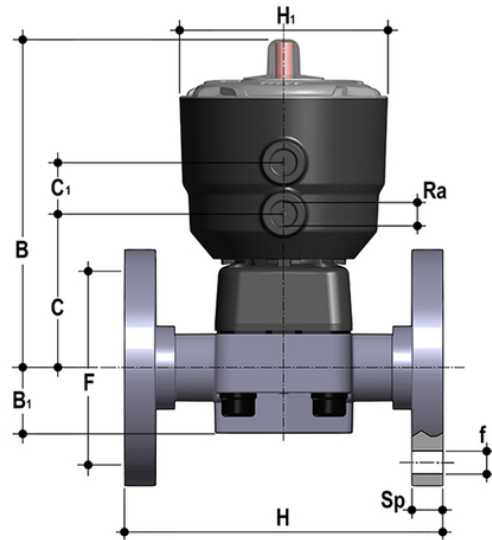

# DKOAF/CP DA – Pneumatisch betätigtes Membranventil PN10 DN 15:65

Pneumatisch betätigtes Membranventil mit monolithischem Flanschgehäuse ANSI B16.5 cl. 150 #FF. Doppelt wirkende Funktion.

## EPDM

Artikel	product.detail.attribute.[["d"]
DKOAFDA012E	1\1/2\[""]
DKOAFDA034E	3\4\[""]
DKOAFDA100E	1\[""]
DKOAFDA114E	1\1\1/4\[""],["DN","32"],["PN","10"],["B","163"],["B[5:1]","30"],["C","82"],["C[5:1]","24"],["F","88,90"],["\u00d8f","15.7"],["H","162"],["H[5:1]","97"],["R[5:α]","1\1/4\[""]]
DKOAFDA112E	1\1\1/2\[""],["DN","40"],["PN","10"],["B","207"],["B[5:1]","35"],["C","112"],["C[5:1]","24"],["F","98,40"],["\u00d8f","15.7"],["H","180"],["H[5:1]","126"],["R[5:α]","1\1/4\[""]]
DKOAFDA200E	2\[""]
DKOAFDA212E	2\1\1/2\[""],["DN","65"],["PN","10"],["B","245"],["B[5:1]","46"],["C","142"],["C[5:1]","24"],["F","139,70"],["\u00d8f","19"],["H","250"],["H[5:1]","157"],["R[5:α]","1\1/4\[""]]

## FKM

Artikel	product.detail.attribute.[["d"]
DKOAFDA012F	1\1/2\[""]
DKOAFDA034F	3\4\[""]
DKOAFDA100F	1\[""]
DKOAFDA114F	1\1\1/4\[""],["DN","32"],["PN","10"],["B","163"],["B[5:1]","30"],["C","82"],["C[5:1]","24"],["F","88,90"],["\u00d8f","15.7"],["H","162"],["H[5:1]","97"],["R[5:α]","1\1/4\[""]]

# DKOAF/CP DA – Pneumatisch betätigtes Membranventil PN10 DN 15:65

Artikel	product.detail.attribute.[["d"
DKOAFDA112F	1\ 1\2\],["DN","40"],["PN","10"],["B","207"],["B[5:1]","35"],["C","112"],["C[5:1]","24"],["F","98,40"],["\u00d8f","15.7"],["H","180"],["H[5:1]","126"],["R[5:a]","1\4\"]
DKOAFDA200F	2\]
DKOAFDA212F	2\ 1\2\],["DN","65"],["PN","10"],["B","245"],["B[5:1]","46"],["C","142"],["C[5:1]","24"],["F","139,70"],["\u00d8f","19"],["H","250"],["H[5:1]","157"],["R[5:a]","1\4\"]