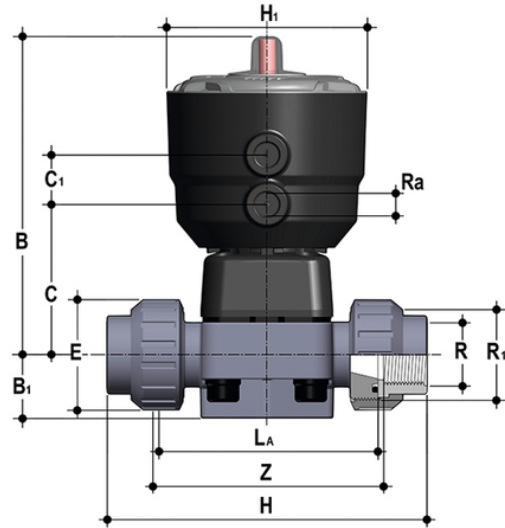

DKUFV/CP NO – Pneumatisch betätigtes Membranventil PN10 DN 15:65

Pneumatisch betätigtes Membranventil mit Nippelanschlüssen, zylindrisches Gasgewinde. Normalerweise offene Funktion.

EPDM

Artikel	product.detail.attribute.[["R"
DKUFVNO012E	1\2"
DKUFVNO034E	3\4"
DKUFVNO100E	1"
DKUFVNO114E	1"1\4",["DN","32"],["PN","10"],["B","163"],["B[5:1]","30"],["C","82"],["C[5:1]","24"],["E","72"],["H","188"],["H[5:1]","97"],["L[5:a]","134"],["R[5:1]","2\''"]
DKUFVNO112E	1"1\2",["DN","40"],["PN","10"],["B","207"],["B[5:1]","35"],["C","112"],["C[5:1]","24"],["E","79"],["H","208"],["H[5:1]","126"],["L[5:a]","154"],["R[5:1]","2"1\2''"]
DKUFVNO200E	2"

FKM

Artikel
DKUFVNO012F
DKUFVNO034F
DKUFVNO100F
DKUFVNO114F
DKUFVNO112F
DKUFVNO200F

DKUFV/CP NO – Pneumatisch betätigtes Membranventil PN10 DN 15:65

PTFE

Artikel	product.detail.attribute.[["R"
DKUFVNO012P	1\2\["]
DKUFVNO034P	3\4\["]
DKUFVNO100P	1\["]
DKUFVNO114P	1\1\4\["DN","32"],["PN","10"],["B","163"],["B[5:1]","30"],["C","82"],["C[5:1]","24"],["E","72"],["H","188"],["H[5:1]","97"],["L[5:a]","134"],["R[5:1]","2\[""]]
DKUFVNO112P	1\1\2\["DN","40"],["PN","10"],["B","207"],["B[5:1]","35"],["C","112"],["C[5:1]","24"],["E","79"],["H","208"],["H[5:1]","126"],["L[5:a]","154"],["R[5:1]","2\1\2\[""]]
DKUFVNO200P	2\["]