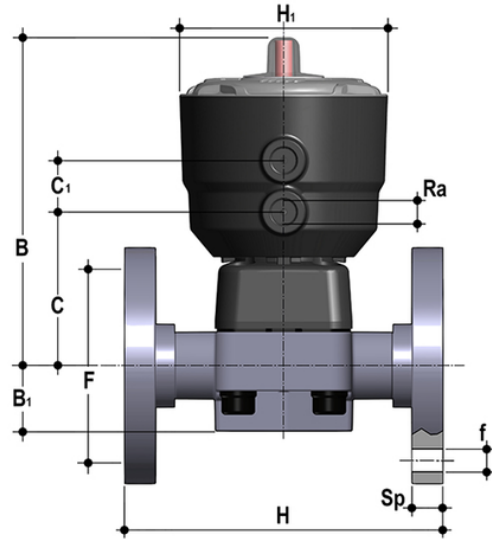

# DKOAC/CP NO – Pneumatisch betätigtes Membranventil PN10 DN 15:65

Pneumatisch betätigtes Membranventil mit monolithischem Flanschgehäuse ANSI B16.5 cl. 150 #FF. Normalerweise offene Funktion.

## EPDM

Artikel	product.detail.attribute.[["d"
DKOACNO012E	1\2\["]
DKOACNO034E	3\4\["]
DKOACNO100E	1\["]
DKOACNO114E	1\ " 1\4\["],[["DN","32"],[["PN","10"],[["B","163"],[["B[5:1]","30"],[["C","82"],[["C[5:1]","24"],[["F","88,90"],[["\u00d8f","15.7"],[["H","162"],[["H[5:1]","97"],[["R[5:a]","1\4\["]]
DKOACNO112E	1\ " 1\2\["],[["DN","40"],[["PN","10"],[["B","207"],[["B[5:1]","35"],[["C","112"],[["C[5:1]","24"],[["F","98,40"],[["\u00d8f","15.7"],[["H","180"],[["H[5:1]","126"],[["R[5:a]","1\4\["]]
DKOACNO200E	2\["]
DKOACNO212E	2\ " 1\2\["],[["DN","65"],[["PN","10"],[["B","245"],[["B[5:1]","46"],[["C","142"],[["C[5:1]","24"],[["F","139,70"],[["\u00d8f","19"],[["H","250"],[["H[5:1]","157"],[["R[5:a]","1\4\["]]

## FKM

Artikel	product.detail.attribute.[["d"
DKOACNO012F	1\2\["]
DKOACNO034F	3\4\["]
DKOACNO100F	1\["]
DKOACNO114F	1\ " 1\4\["],[["DN","32"],[["PN","10"],[["B","163"],[["B[5:1]","30"],[["C","82"],[["C[5:1]","24"],[["F","88,90"],[["\u00d8f","15.7"],[["H","162"],[["H[5:1]","97"],[["R[5:a]","1\4\["]]

# DKOAC/CP NO – Pneumatisch betätigtes Membranventil PN10 DN 15:65

Artikel	product.detail.attribute.[["d"
DKOACNO112F	1" 1/2",["DN","40"],["PN","10"],["B","207"],["B[5:1]","35"],["C","112"],["C[5:1]","24"],["F","98,40"],["\u00d8f","15.7"],["H","180"],["H[5:1]","126"],["R[5:d]","1/4\""]
DKOACNO200F	2\""]
DKOACNO212F	2" 1/2",["DN","65"],["PN","10"],["B","245"],["B[5:1]","46"],["C","142"],["C[5:1]","24"],["F","139,70"],["\u00d8f","19"],["H","250"],["H[5:1]","157"],["R[5:d]","1/4\""]