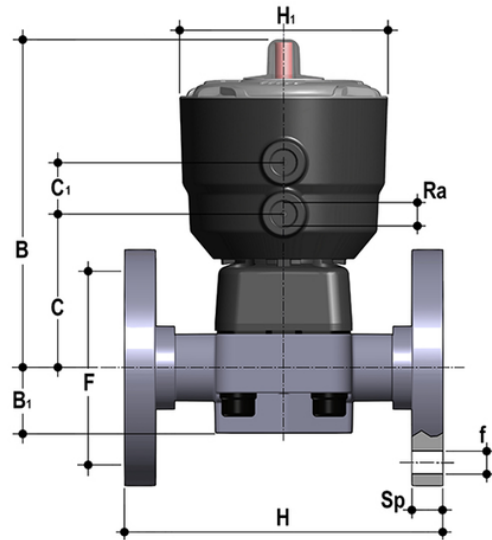

# DKOAV/CP DA – Pneumatisch betätigtes Membranventil PN10 DN 15:65

Pneumatisch betätigtes Membranventil mit monolithischem Flanschgehäuse ANSI B16.5 cl. 150 #FF. Doppelt wirkende Funktion.

## EPDM

Artikel	product.detail.attribute.[["d"
DKOAVDA012E	1\2\["]
DKOAVDA034E	3\4\["]
DKOAVDA100E	1\["]
DKOAVDA114E	1\ 1\4\["],[["DN","32"],[["PN","10"],[["B","163"],[["B[5:1]","30"],[["C","82"],[["C[5:1]","24"],[["F","88,90"],[["\u00d8f","15.7"],[["H","162"],[["H[5:1]","97"],[["R[5:a]","1\4\["]]
DKOAVDA112E	1\ 1\2\["],[["DN","40"],[["PN","10"],[["B","207"],[["B[5:1]","35"],[["C","112"],[["C[5:1]","24"],[["F","98,40"],[["\u00d8f","15.7"],[["H","180"],[["H[5:1]","126"],[["R[5:a]","1\4\["]]
DKOAVDA200E	2\["]
DKOAVDA212E	2\ 1\2\["],[["DN","65"],[["PN","10"],[["B","245"],[["B[5:1]","46"],[["C","142"],[["C[5:1]","24"],[["F","139,70"],[["\u00d8f","19"],[["H","250"],[["H[5:1]","157"],[["R[5:a]","1\4\["]]

## FKM

Artikel	product.detail.attribute.[["d"
DKOAVDA012F	1\2\["]
DKOAVDA034F	3\4\["]
DKOAVDA100F	1\["]
DKOAVDA114F	1\ 1\4\["],[["DN","32"],[["PN","10"],[["B","163"],[["B[5:1]","30"],[["C","82"],[["C[5:1]","24"],[["F","88,90"],[["\u00d8f","15.7"],[["H","162"],[["H[5:1]","97"],[["R[5:a]","1\4\["]]

# DKOAV/CP DA – Pneumatisch betätigtes Membranventil PN10 DN 15:65

Artikel	product.detail.attribute.[["d"
DKOAVDA112F	1\ 1\2",["DN","40"],["PN","10"],["B","207"],["B[5:1]","35"],["C","112"],["C[5:1]","24"],["F","98,40"],["\u00d8","15.7"],["H","180"],["H[5:1]","126"],["R[5:a]","1\4\"]]
DKOAVDA200F	2\]
DKOAVDA212F	2\ 1\2",["DN","65"],["PN","10"],["B","245"],["B[5:1]","46"],["C","142"],["C[5:1]","24"],["F","139,70"],["\u00d8","19"],["H","250"],["H[5:1]","157"],["R[5:a]","1\4\"]]