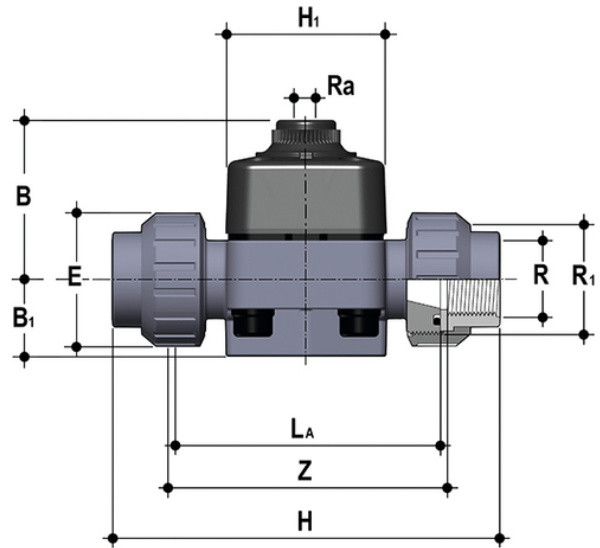

# DKDUFV/CP NO – Pneumatisch betätigtes Membranventil DN 15:65

Pneumatisch betätigtes Membranventil, stromlos offen, mit Überwurfverschraubungen, zylindrisches Gasgewinde.

Artikel	product.detail.attribute.[["R"
DKDUFVNO012E	1\2"
DKDUFVNO034E	3\4"
DKDUFVNO100E	1"
DKDUFVNO112E	1\1\2",["DN","40"],["PN","8"],["B","87"],["B[5:1]","35"],["H","208"],["h","16"],["H[5:1]","99"],["L[5:a]","154"],["Z","165"],["E","79"],["R[5:1]","2\1\4"]
DKDUFVNO114E	1\1\4",["DN","32"],["PN","8"],["B","72"],["B[5:1]","30"],["H","188"],["h","12"],["H[5:1]","70"],["L[5:a]","134"],["Z","145"],["E","72"],["R[5:1]","2\1\4"]
DKDUFVNO200E	2"