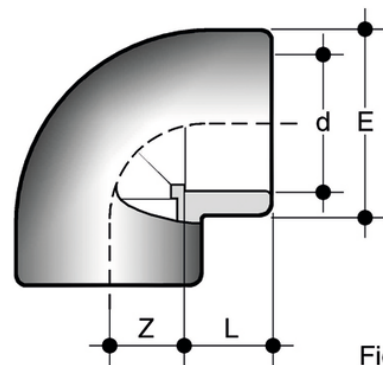

GLV

Armaturen zum Kleben - gleiche Enden.

90°-Winkel zum Verkleben.

Fig. A

Artikel	product.detail.attribute.[["d"
GLV012	1\1/2\["]
GLV600	6\["]
GLV400	4\["]
GLV300	3\["]
GIV075	2\1\1/2\["PN","15"],["Class","E"],["E","90"],["L","44"],["Z","40,5"],["g","427"],["Class","E"]]
GLV200	2\["]
GLV112	1\1\1/2\["PN","15"],["Class","E"],["E","61"],["L","31"],["Z","27"],["g","160"]]
GLV114	1\1\1/4\["PN","12"],["Class","D"],["E","54"],["L","27"],["Z","21,5"],["g","110"]]
GLV100	1\["]
GLV034	3\1/4\["]
GLV800	8\["]