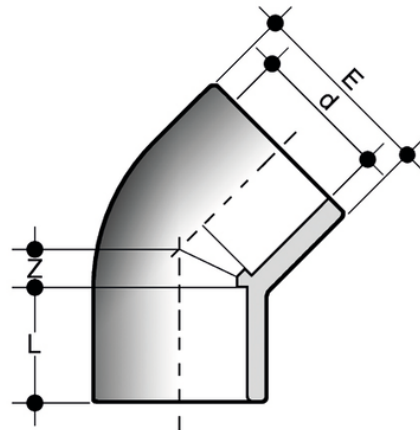

# HLV

Armaturen zum Kleben - gleiche Enden.

45°-Winkelende zum Verkleben.

Artikel	product.detail.attribute.[["d"
HLV012	1\2\"]
HLV034	3\4\"]
HLV100	1\"]
HLV114	1\1\4\],[["PN","15"],["Class","E"],["E","50"],["L","26"],["Z","10,5"],["g","85"]]
HLV112	1\1\2\],[["PN","15"],["E","61"],["L","31"],["Z","11,5"],["g","155"],["Class","E"]]
HLV200	2\"]
HIV075	2\1\2\],[["PN","15"],["E","90"],["L","44"],["Z","17"],["g","315"],["Class","E"]]
HLV300	3\"]
HLV400	4\"]