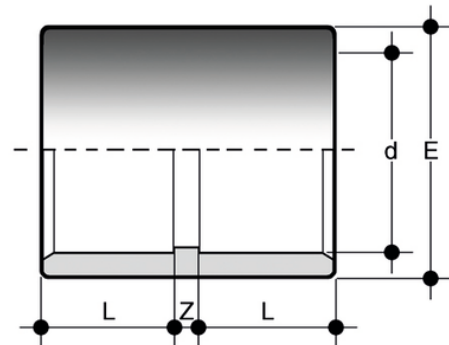

# MLV

Armaturen zum Kleben - gleiche Enden.

Muffenendhülse zum Verkleben.

Artikel	product.detail.attribute.[["d"
MLV012	1\2\"]
MLV600	6\"]
MLV400	4\"]
MLV300	3\"]
MIV075	2\1\2\],[["PN","15"],["E","90"],["L","44"],["Z","4"],["g","250"],["Class","E"]]
MLV200	2\"]
MLV112	1\1\2\],[["PN","15"],["E","61"],["L","31"],["Z","3"],["g","118"],["Class","E"]]
MLV114	1\1\4\],[["PN","12"],["E","50"],["L","26"],["Z","3"],["g","58"],["Class","D"]]
MLV100	1\"]
MLV034	3\4\"]
MLV800	8\"]