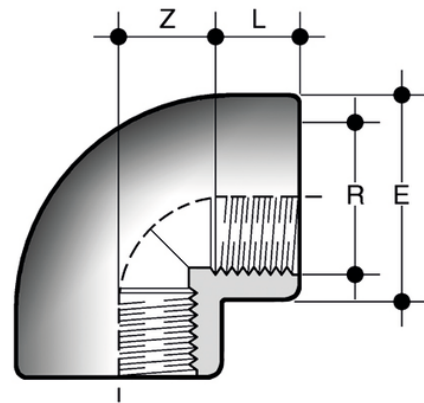

Gewindeverschraubungen – gleiche Enden.

90°-Krümmer mit Innengewinde.

Artikel	product.detail.attribute.[["R"
GFV038	3\8"
GFV300	3"
GFV212	2"1/2",["PN","16"],["E","91"],["L","30,2"],["Z","55"],["g","450"]
GFV200	2"
GFV112	1"1/2",["PN","16"],["E","61"],["L","21,4"],["Z","36"],["g","185"]
GFV114	1"1/4",["PN","16"],["E","54"],["L","21,4"],["Z","27"],["g","130"]
GFV100	1"
GFV034	3/4"
GFV012	1/2"
GFV400	4"