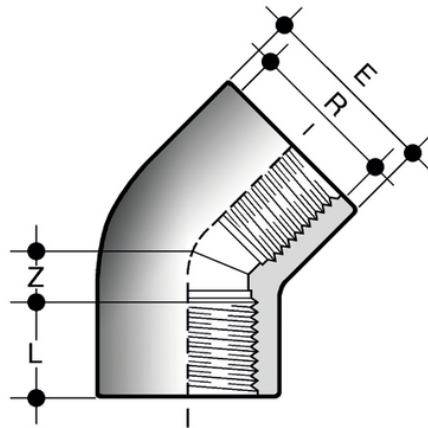

HFV

Verschraubungen - gleiche Enden.

45°-Krümmer mit Innengewinde.

Artikel	product.detail.attribute.[["R"
HFV012	1\2\"]
HFV034	3\4\"]
HFV100	1\"]
HFV114	1\1\4\],[["PN","16"],["E","50"],["L","21,4"],["Z","15"],["g","68"]]
HFV112	1\1\2\],[["PN","16"],["E","64"],["L","21,4"],["Z","21"],["g","154"]]
HFV200	2\"]
HFV212	2\1\2\],[["PN","16"],["E","90"],["L","30,2"],["Z","31"],["g","345"]]
HFV300	3\"]