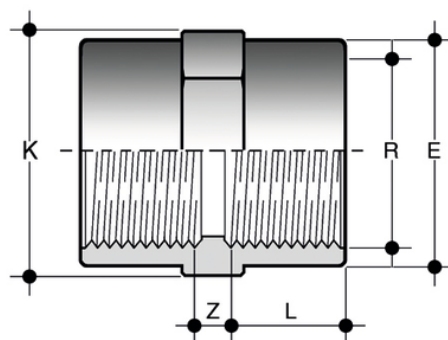

MFV

Gewindeverschraubungen – gleiche Enden.

Endhülse mit Innengewinde.

Artikel	product.detail.attribute.[["R"
MFV038	3\8"
MFV300	3"
MFV212	2\1/2",["PN","16"],["E","90"],["K","90"],["L","30,2"],["Z","31"],["g","275"]]
MFV200	2"
MFV112	1\1/2",["PN","16"],["E","61"],["K","61"],["L","21,4"],["Z","17,5"],["g","108"]]
MFV114	1\1/4",["PN","16"],["E","50"],["K","50"],["L","21,4"],["Z","11"],["g","53"]]
MFV100	1"
MFV034	3/4"
MFV012	1/2"
MFV400	4"