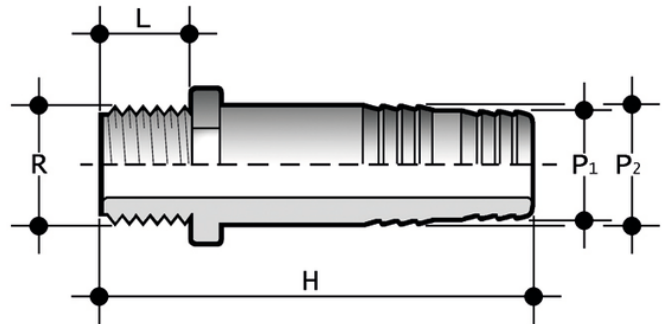

AFV - Schlauchträger

Schlauchanschluss mit Außengewinde.

Artikel	product.detail.attribute.[["R x P[5:1] x P[5:2]"]
AFV014012014	1\1/4" x 12 x 14",["PN","16"],["H","56"],["L","11"],["g","7"]]
AFV038016018	3\8" x 16 x 18",["PN","16"],["H","58"],["L","11,4"],["g","14"]]
AFV012020022	1\2" x 20 x 22",["PN","16"],["H","66"],["L","15"],["g","19"]]
AFV034025027	3\4" x 25 x 27",["PN","16"],["H","81"],["L","16,3"],["g","30"]]
AFV100030032	1" x 30 x 32",["PN","16"],["H","97"],["L","19,1"],["g","45"]]
AFV114040042	1\1\4" x 40 x 42",["PN","16"],["H","104"],["L","21,4"],["g","85"]]
AFV112050052	1\1\2" x 50 x 52",["PN","16"],["H","111"],["L","21,4"],["g","120"]]
AFV200060064	2" x 60 x 64",["PN","16"],["H","123"],["L","25,7"],["g","180"]]