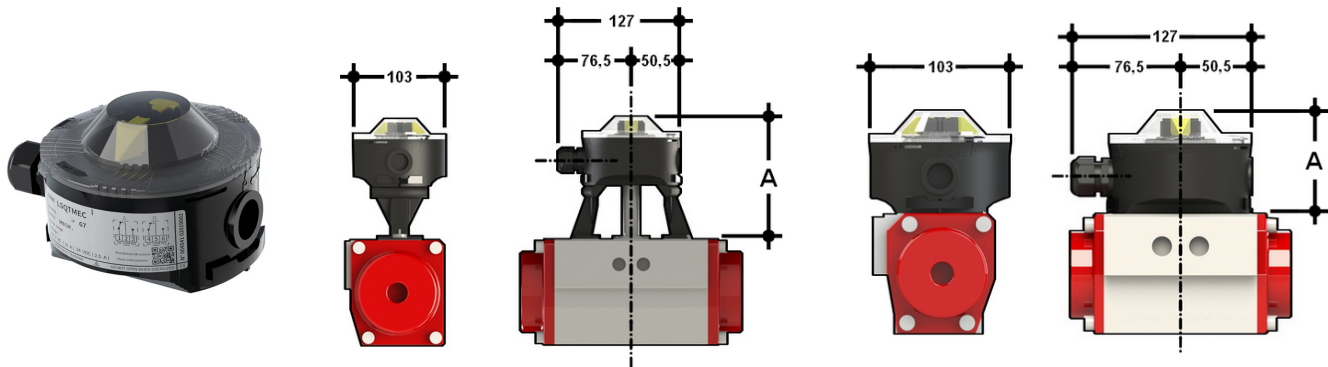

LSQTMEC Electromechanical microswitches box

Accessories for Pneumatically Actuated valves VKD - TKD - FE - FK - VXE series

IP67 box containing two electro-mechanical microswitches and configurable optical indicator

Reference	To be used with:	DN
LSQTMEC	VKD - TKD - FE - FK - VXE	65 ÷ 100

All information subject to change.

Please contact us on <https://www.aliasis.co.uk/get-in-touch> for further informations