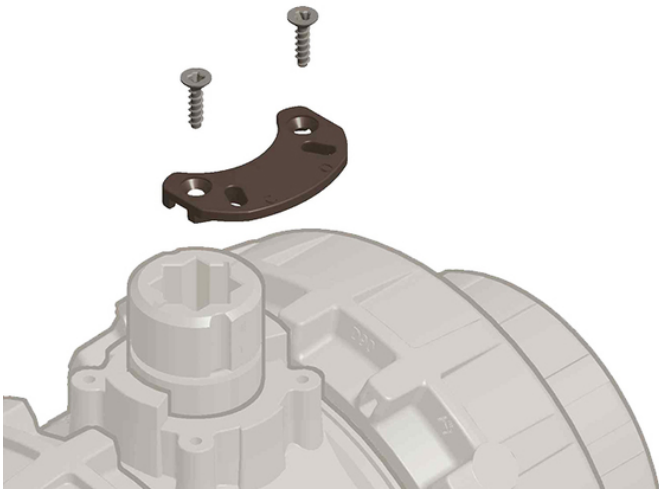

SHE anti-tampering lock kit

Accessories for VEE series ball valves Easyfit® DN 65÷100

Anti-tampering lock kit.

Reference	DN	to be used with:
SHE090	65 - 80	VEE
SHE110	100	VEE