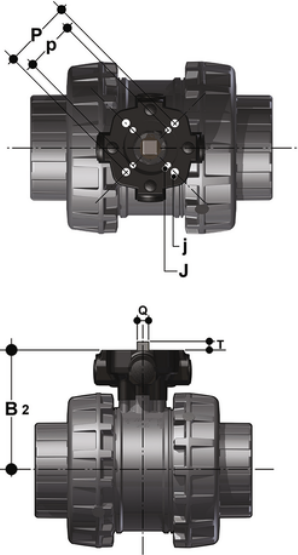

PQE Power Quick Easyfit

Accessories for Easyfit® valves series DN 65÷100.

The valve can be equipped with pneumatic or electric standard actuators and gearbox for heavy-duty operations, using the PP-GR module reproducing the drilling pattern foreseen by ISO 5211.

Reference	DN	B ₂	Q	T	p x j	P X J
PQE090	65 - 80	129 - 136	14 - 14	16 - 16	F05 x 6,5	F07 x 8,5
PQE110	100	156	17	19	F05 x 6,5	F07 x 8,5

All information subject to change.

Please contact us on <https://www.aliaxis.co.uk/get-in-touch> for further informations