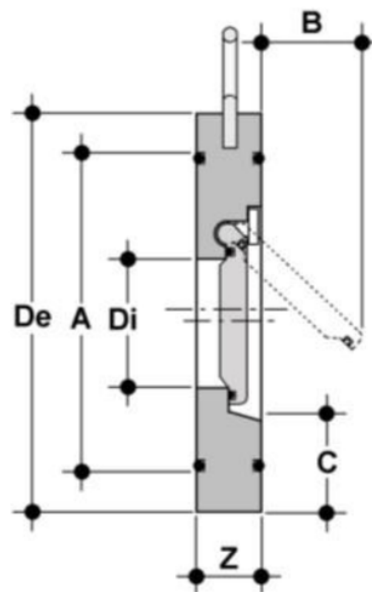

FROV - Clapet valve DN 32:400

Clapet valve in PVC-U without spring, ISO-DIN series.

The FR type swing check valve is designed to be directly installed between stubs and flanges according to ISO/DIN or ANSI 150 standards.

- Installed with FIP QPV (d50 - d160) stubs and QRV stubs using flat gasket QHV/Y (d225 - d315), on PVC piping class PN10 or lower with type ODV flanges
- **Metal support for easy and precise centring** of the valve during installation
- Can be installed in either a vertical or horizontal position
- **Sealing system with O-ring** for optimum sealing and installation without flat gaskets

EPDM

Reference	d	DN	PN	ISO/DIN	Z	Di	A	B	C	g
FROV040E	40	32	10	85	15	18	59	22	25	120
FROV050E	50	40	10	95	16	22	72	25	28	160
FROV063E	63	50	10	109	18	32	86	37	29	260
FROV075E	75	65	10	129	20	40	105	50	31	330
FROV090E	90	80	10	144	20	54	119	61	32	400
FROV110E	110	100	10	164	23	70	146	77	31	560
FROV140E	140	125	10	195	23	92	173	94	35	760
FROV160E	160	150	6	220	26	105	197	100	40	1120
FROV225E	225	200	6	275	34	154	255	152	38	2130
FROV280E	280	250	5	330	40	192	312	180	41	3540
FROV315E	315	300	5	380	45	227	363	215	41	5350
FROV355E	350	350	5	440	49	266	416	245	44	7855

All information subject to change.

Please contact us on <https://www.aliaxis.co.uk/get-in-touch> for further informations

FROV - Clapet valve DN 32:400

Reference	d	DN	PN	ISO/DIN	Z	Di	A	B	C	g
FROV400E	400	400	5	491	65	310	467	285	50	12975