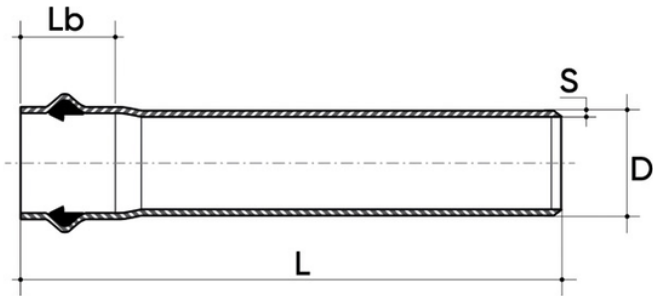

Pressure pipe VDA PN20

VDA® Pressure Pipe, Blue RAL 5010, Length 6m, Connection FORSHEDA 601 POWER-LOCK®.

Pressure piping with FORSHEDA 601 POWER-LOCK® gasket.

- **Size range:** d 50 ÷ 500 (mm)
- **Nominal pressure:**
 - PN 8 with water at 20° C
 - PN 10 with water at 20° C
 - PN 12,5 with water at 20° C
 - PN 16 with water at 20° C
 - PN 20 with water at 20° C
- **Temperature range:** 0 °C ÷ 60 °C
- **Coupling standards:** FORSHEDA JOINT, gluing on request
- **Reference standards:**
 - KQ KIWA QUALITY KIP-105133- BSPAS27
 - D.M. No.174/2004-potability
 - UNI EN 1622- odour and flavour threshold
- **Pipe material:** PVC-A colour BLUE RAL 5010

Reference	D (mm)	S (mm)	Lb (mm)	Weight (kg/m)	Qty x pallet
PIVDAPN20050F6L	*50	3.9	110	0.9	194
PIVDAPN20063F6L	63	4.7	110	1.3	123
PIVDAPN20075F6L	75	5.6	120	1.8	87
PIVDAPN20090F6L	**90	5.9	130	2.0	96
PIVDAPN20110F6L	110	6.0	130	3.0	57
PIVDAPN20125F6L	**125	6.8	150	3.8	51
PIVDAPN16140F6L	140	7.6	160	5.0	45

All information subject to change.

Please contact us on <https://www.aliaxis.co.uk/get-in-touch> for further informations

Pressure pipe VDA PN20

Reference	D (mm)	S (mm)	Lb (mm)	Weight (kg/m)	Qty x pallet
PIVDAPN16160F6L	160	7.0	165	5.1	33
PIVDAPN20200F6L	200	11.5	180	10.1	20
PIVDAPN20225F6L	**225	12.2	200	12.2	18
PIVDAPN20250F6L	**250	13.6	210	15.1	12
PIVDAPN20280F6L	**280	15.2	210	18.9	11
PIVDAPN20315F6L	315	17.1	230	25.0	9