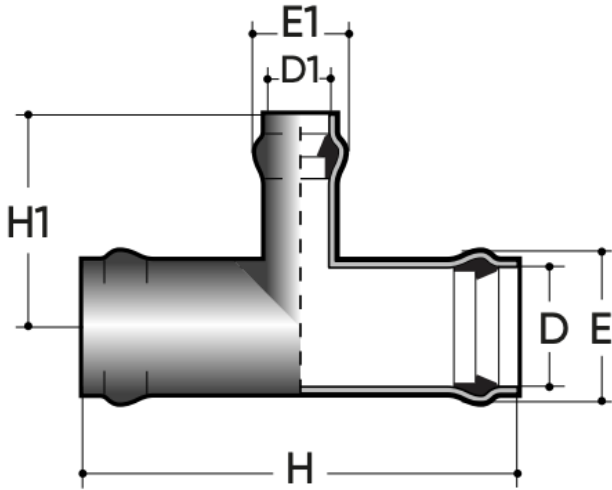

90° tee with reduced lead PN10

Shunt reduced to 90° PVC-U, Grey RAL 7011, Rubber ring connection, FORSHEDA 601 POWER-LOCK® on request.

The fittings comply with UNI EN ISO 1452, DIN 8063, ISO 2045, ISO/DIS 6455 standards for the transport of pressurised fluids for the supply of drinking water, wastewater and food fluids: oil, wine, milk.

All information subject to change.

Please contact us on <https://www.aliaxis.co.uk/get-in-touch> for further informations

90° tee with reduced lead PN10

| Reference | D x D1 (mm) | H (mm) | H1 (mm) | E (mm) | E1 (mm) | Weight (gr) |
|-----------------|-------------|--------|---------|--------|---------|-------------|
| TRVP10160110SSL | 160x110 | 462 | 214 | 213 | 126 | 5970 |
| TRVP10160125SSL | 160x125 | 462 | 222 | 213 | 69 | 6225 |
| TRVP10160140SSL | 160x140 | 462 | 225 | 213 | 178 | 6500 |
| TRVP10200063SSL | 200x63 | 545 | 221 | 262 | 92 | 9460 |
| TRVP10200075SSL | 200x75 | 545 | 227 | 262 | 107 | 9545 |
| TRVP10200090SSL | 200x90 | 545 | 232 | 262 | 126 | 9700 |
| TRVP10200110SSL | 200x110 | 545 | 240 | 262 | 151 | 9890 |
| TRVP10200125SSL | 200x125 | 545 | 248 | 262 | 169 | 10145 |
| TRVP10200140SSL | 200x140 | 545 | 251 | 262 | 178 | 10665 |
| TRVP10200160SSL | 200x160 | 545 | 266 | 262 | 213 | 11190 |
| TRVP10225160SSL | 225x160 | 906 | 442 | 276 | 247 | 23800 |
| TRVP10250160SSL | 250x160 | 994 | 494 | 305 | 276 | 28175 |
| TRVP10280200SSL | 280x200 | 1060 | 544 | 341 | 305 | 37250 |