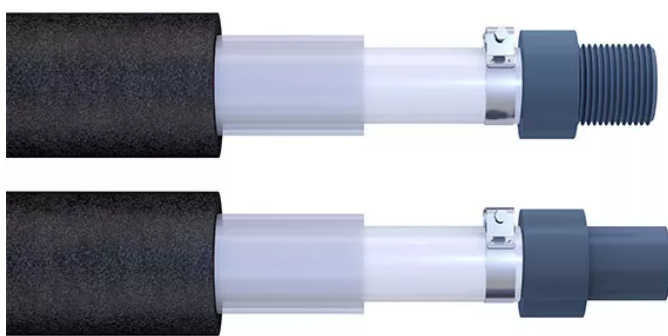

ProtectaFlex Detect Threaded PVC fittings

Threaded PVC fittings for RPVC and LDPE pipe

We recommend to connect ProtectaFlex Detect solution exclusively with the fittings specified. The use of unauthorized and different components may compromise the system warranty.

BSP threaded PVCU fittings are available for all sizes for on-site installation using a steel collar.

Reference	OD - A x B (Thread)	C	ID (mm)	D	E	F	Inner pipe material
PFXAFV060050	6,3 x 1/2"	25	3,5	20	20	30	PVC-U
PFXAFV100050	10 x 1/2"	30	6,5	20	15	30	PVC-U
PFXAFV125050	12,5 x 1/2"	30	8,5	20	15	30	PVC-U
PFXAFV190075	19 x 3/4"	40	13	25	15	30	PVC-U
PFXAFV250100	25 x 1"	40	18,5	30	20	40	PVC-U
PFXAFV320125	32 x 1 1/4"	50	22	35	20	40	PVC-U
PFXAFV380150	38 x 1 1/2"	50	26	40	20	45	PVC-U
PFXAFV500200	50 x 2"	70	38	40	20	45	PVC-U