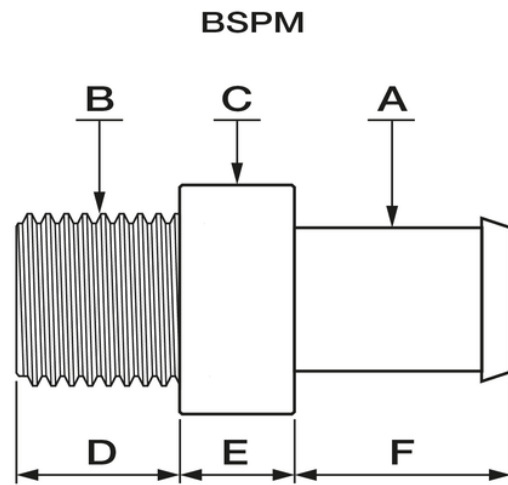

ProtectaFlex Detect Threaded PVC fittings

Threaded PVC fittings for RPVC and LDPE pipe

We recommend to connect ProtectaFlex Detect solution exclusively with the fittings specified. The use of unauthorized and different components may compromise the system warranty.

BSP threaded PVCU fittings are available for all sizes for on-site installation using a steel collar.

Reference	OD - A x B (Thread)	C	ID (mm)	D	E	F	Inner pipe material
PFXAFV060050	6,3 x 1/2"	25	3,5	20	20	30	PVC-U
PFXAFV100050	10 x 1/2"	30	6,5	20	15	30	PVC-U
PFXAFV125050	12,5 x 1/2"	30	8,5	20	15	30	PVC-U
PFXAFV190075	19 x 3/4"	40	13	25	15	30	PVC-U
PFXAFV250100	25 x 1"	40	18,5	30	20	40	PVC-U
PFXAFV320125	32 x 1 1/4"	50	22	35	20	40	PVC-U
PFXAFV380150	38 x 1 1/2"	50	26	40	20	45	PVC-U
PFXAFV500200	50 x 2"	70	38	40	20	45	PVC-U