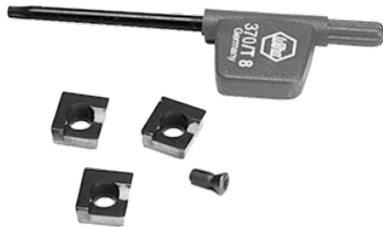

### Replacement blade for scraper tools FWSG 710 L/S and FWSG 900 L

Replacement blade made of hard metal FWSGE 5

- 3 pieces Replacement blade
- 1 piece Torx screw
- 1 piece Torx wrench

Reference	Short text	Weight [kg]	BX	Pallet quantity
613324	FWSGE 5, blue coloured, for FWSG 710 L/S and FWSG 900 L	0,020	1	200