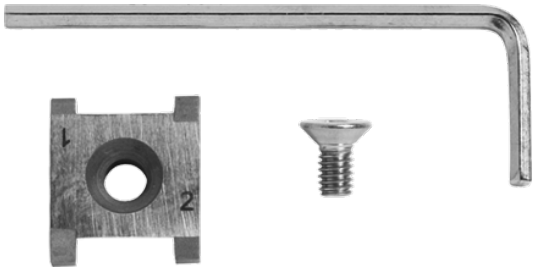

FWSGE 8

Replacement blades for scraper tools FWSG SE (all types)

Replacement blades FWSGE 8

- Design as a turning blade (with 2 cutting edges).
- 1 piece Replacement blade
- 1 piece Allen screw
- 1 piece Allen wrench

Reference	Short text	Weight [kg]	BX	Pallet quantity
613327	FWSGE 8, for FWSG SE (all types)	0,020	1	1000