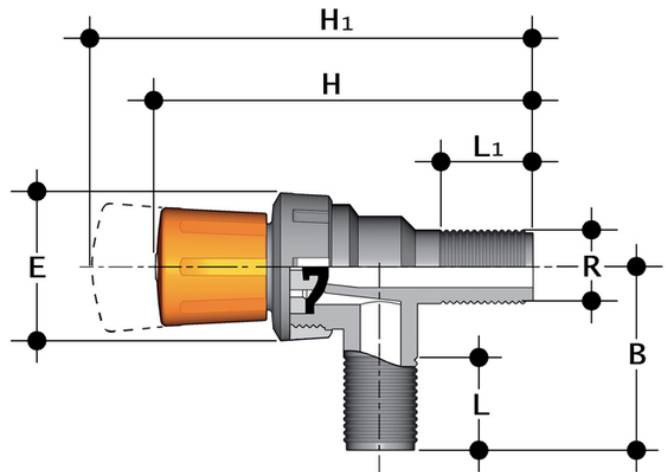

RMRV - Diaphragm cock valve DN 15

Diaphragm cock valve with BSP threaded male ends.

Reference	R	DN	PN	B	E	H	H1	L	L1	g
RMRV012E	1/2"	15	4	50	43	110	119	16	28	90