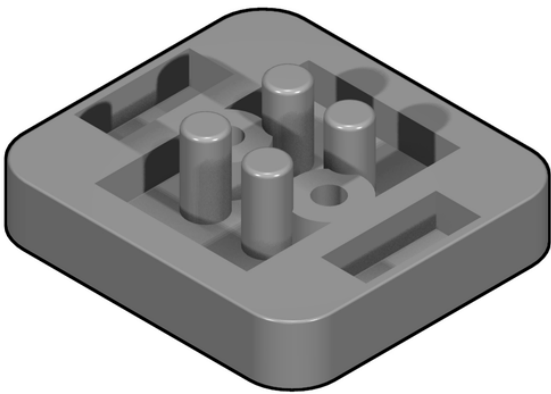

## Distance plate CM

Accessories for diaphragm valves series CM DN12-15

Distance plate for CM. For unionized version it prevents contact between nuts and support surface

Reference	DN	To be used with:
ZPL2415002	12-15	CM