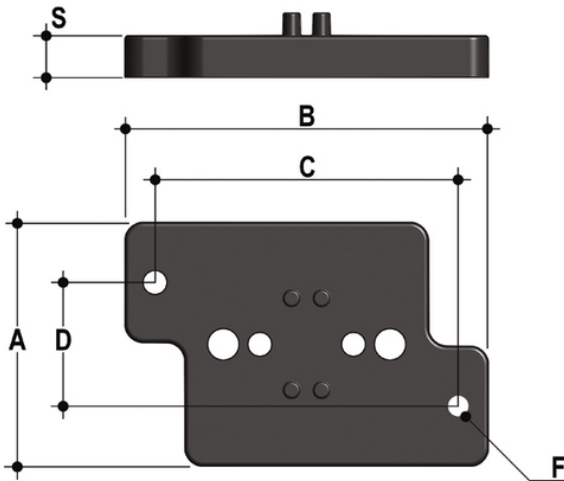

# PMDK Wall mounting plate

Accessories for diaphragm valves series DK, DKL, DKB, DKD Dialock DN10-65

Wall mounting and distance plate

Reference	d	DN	A	B	C	D	F	S	to be used with:
PMDK1	20 - 25 - 32	15 - 20 - 25	65	97	81	33	5,5	11	DK - DKL - DKB - DKD
PMDK2	40 - 50 - 63 - 75	32 - 40 - 50 - 65	65	144	130	33	6,5	11	DK - DKL - DKB - DKD