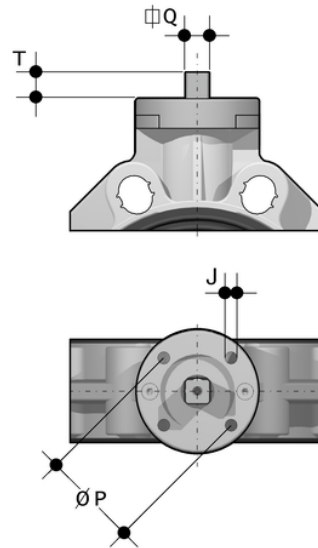

Actuation Adaptor

Accessories for butterfly valves serie FK-LM DN40-200

ISO adaptor for actuator installation on butterfly valves series FK-LM

| Reference | DN | J | P | T | Q | To be used with: |
|-----------|--|--------------------------------|--|-------------------------------------|-------------------------------------|------------------|
| FKADA160 | 40 - 50 - 65 - 80 - 100 - 125 - 150 | 7 - 7 - 7/9 - 9 - 9 - 9 - 9 | F05 - F05 - F05/F07 - F07 - F07 - F07 - F07 | 12 - 12 - 12 - 16 - 16 - 19 - 19 | 11 - 11 - 11 - 14 - 14 - 17 - 17 | FK-LM |
| FKADA225 | 200 | 11 | F10 | 24 | 22 | FK-LM |