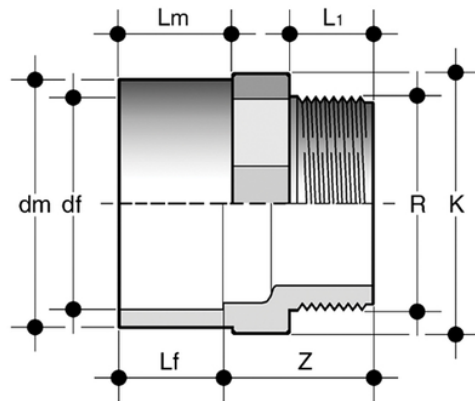

# KIFV

Adaptor fittings.

Double adaptor with solvent weld socket  $df$ , solvent weld spigot  $dm$  and BSP threaded male end R.

Series of fittings designed for conveying fluids under pressure with threaded and solvent weld cold chemical jointing systems (solvent welding) using suitable solvent cement and cleaner/primer.

Reference	$dm \times df \times R$	PN	K	$L_1$	$L_m$	$L_f$	Z	g
KIFV016012038	16 x 12 x 3/8"	16	19	11.4	14	12	22	4
KIFV020016012	20 x 16 x 1/2"	16	24	15	16	14	30	15
KIFV020016038	20 x 16 x 3/8"	16	24	11.4	16	14	25.5	6
KIFV025020012	25 x 20 x 1/2"	16	30	15	19	16	30	15
KIFV025020034	25 x 20 x 3/4"	16	30	16.3	19	16	31	20
KIFV032025012	32 x 25 x 1/2"	16	36	15	22	19	30	25
KIFV032025034	32 x 25 x 3/4"	16	36	16.3	22	19	31.5	25
KIFV032025100	32 x 25 x 1"	16	36	19.1	22	19	34	45
KIFV040032034	40 x 32 x 3/4"	16	46	16.3	26	22	32	40
KIFV040032100	40 x 32 x 1"	16	46	19.1	26	22	35	40
KIFV040032114	40 x 32 x 1 1/4"	16	46	21.4	26	22	37	55
KIFV050040100	50 x 40 x 1"	16	55	19.1	31	26	38	70
KIFV050040112	50 x 40 1 1/2"	16	55	21.4	31	26	40.5	70
KIFV050040114	50 x 40 x 1 1/4"	16	55	21.4	31	26	40.5	70
KIFV063050112	63 x 50 x 1 1/2"	16	65	21.4	38	31	42.5	115
KIFV063050114	63 x 50 x 1 1/4"	16	65	21.4	38	31	42.5	70
KIFV063050200	63 x 50 x 2"	16	65	25.7	38	31	47	125

# KIFV

Reference	dm x df x R	PN	K	L <sub>1</sub>	L <sub>m</sub>	L <sub>f</sub>	Z	g
KIFV075063112	75 x 63 x 1"1/2	16	75	21.4	44	38	41	198
KIFV075063200	75 x 63 x 2"	16	75	25.7	44	38	46	160
KIFV075063212	75 x 63 x 2"1/2	16	80	30.2	44	38	52.5	195
KIFV090075200	90 x 75 x 2"	16	95	25.7	51	44	49	275
KIFV090075212	90 x 75 x 2"1/2	16	95	30.2	51	44	54	280
KIFV090075300	90 x 75 x 3"	16	95	33.5	51	44	56	300
KIFV110090212	110 x 90 x 2"1/2	16	110	30.2	61	51	57	370
KIFV110090300	110 x 90 x 3"	16	110	33.5	61	51	62	390
KIFV110090400	110 x 90 x 4"	16	128	39,2	61	51	77	420
KIFV125110300	125 x 110 x 3"	16	128	33.5	69	61	59	450
KIFV125110400	125 x 110 x 4"	16	128	39,2	69	61	65	500